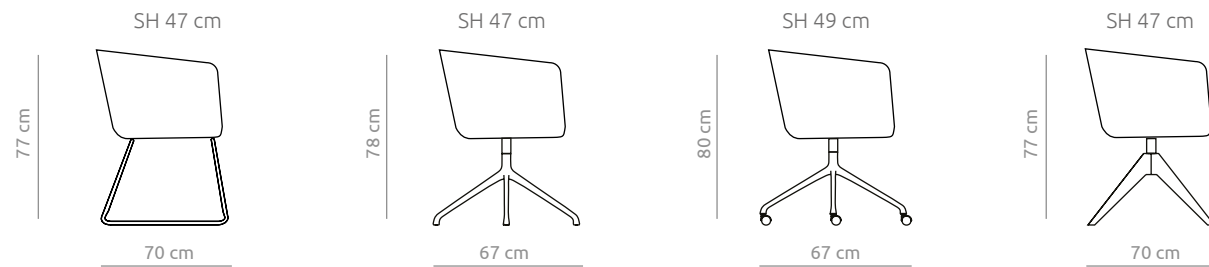

MEETING CHAIRS

CAMEO CHAIR

The CAMEO meeting chair shares the design language and material choice of the Conceptual lounge chair series but its seating height is adapted for use in combination with meeting tables.

DIMENSIONS

- Width: 63cm

CAMEO CHAIR

SLEDGE BASE

4-STAR BASE

4-STAR CASTERS

WOOD BASE

BASE COLOURS