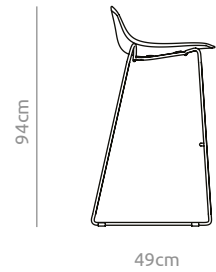

MEETING CHAIRS

CURVE BAR CHAIR

The CURVE bar chair family with its timeless design is available in 2 heights and 2 seat shell finishes: upholstered in a large scope of fabrics and colours or black or white polypropylene. The frame is available or white powder coated steel.

DIMENSIONS

BAR CHAIR

KITCHEN CHAIR

- Width: 58cm Dept: 49cm Seat height: 75cm Height: 94cm
- Width: 58cm Dept: 49cm Seat height: 65cm Height: 84cm

FRAME COLOURS