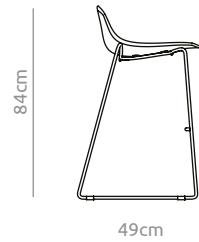

MEETING CHAIRS

CURVE BAR CHAIR

The CURVE bar chair family with its timeless design is available in 2 heights and 2 seat shell finishes: upholstered in a large scope of fabrics and colours or black or white polypropylene. The frame is available or white powder coated steel.

DIMENSIONS

BAR CHAIR

KITCHEN CHAIR

- Width: 58cm Dept: 49cm Seat height: 75cm Height: 94cm
- Width: 58cm Dept: 49cm Seat height: 65cm Height: 84cm

FRAME COLOURS