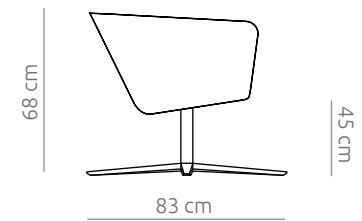

The different bases in solid wood, bent steel or aluminium are available in different finishes making the perfect combination with the selected fabric colour. The swivel option of the central column bases enables a 360 ° rotation, ideal for an open lounge setting of 2 or 3 chairs together with a matching side or coffee table.

TUB-XL sledge base

TUB-XL 4-star base

TUB-XL wood base

TUB-XL flat base

TUB sledge base

TUB 4-star base

TUB wood base

TUB flat base

- width 74 cm
- Coffee tables with cross base available in same colours as sledge base.