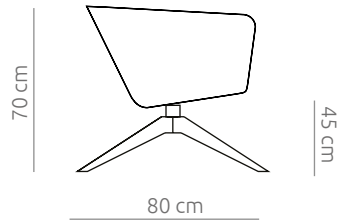

The different bases in solid wood, bent steel or aluminium are available in different finishes making the perfect combination with the selected fabric colour. The swivel option of the central column bases enables a 360 ° rotation, ideal for an open lounge setting of 2 or 3 chairs together with a matching side or coffee table.

TUB-XL sledge base

TUB-XL 4-star base

TUB-XL wood base

TUB-XL flat base

TUB sledge base

TUB 4-star base

TUB wood base

TUB flat base

- width 74 cm
- Coffee tables with cross base available in same colours as sledge base.