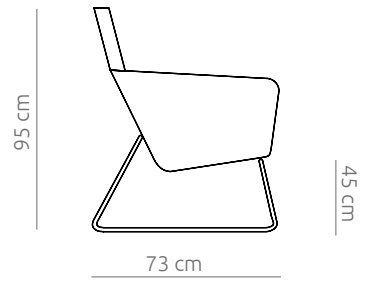

TUB-XL sledge base