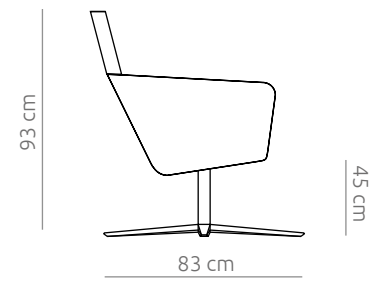

TUB-XL sledge base

TUB-XL 4-star base

TUB-XL wood base

TUB-XL flat base

TUB sledge base

TUB 4-star base

TUB wood base

TUB flat base

- width 74 cm
- Coffee tables with cross base available in same colours as sledge base.