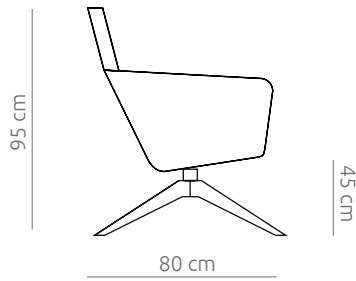

TUB sledge base

TUB 4-star base

TUB wood base

TUB flat base

- width 74 cm
- Coffee tables with cross base available in same colours as sledge base.