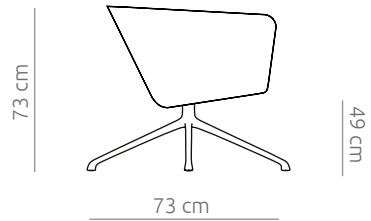

The different bases in solid wood, bent steel or aluminium are available in different finishes making the perfect combination with the selected fabric colour. The swivel option of the central column bases enables a 360 ° rotation, ideal for an open lounge setting of 2 or 3 chairs together with a matching side or coffee table.

TUB-XL sledge base

TUB-XL 4-star base

TUB-XL wood base

TUB-XL flat base

TUB sledge base

TUB 4-star base

TUB wood base

TUB flat base

- width 74 cm
- Coffee tables with cross base available in same colours as sledge base.