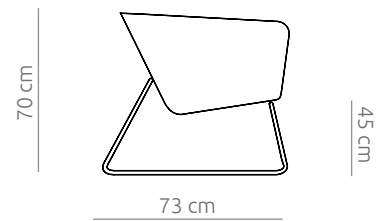

TUB-XL sledge base

TUB-XL 4-star base

TUB-XL wood base

TUB-XL flat base

TUB sledge base

TUB 4-star base

TUB wood base

TUB flat base

- width 74 cm
- Coffee tables with cross base available in same colours as sledge base.