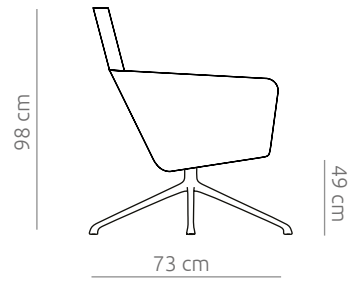

TUB sledge base

TUB 4-star base

TUB wood base

TUB flat base

- width 74 cm
- Coffee tables with cross base available in same colours as sledge base.